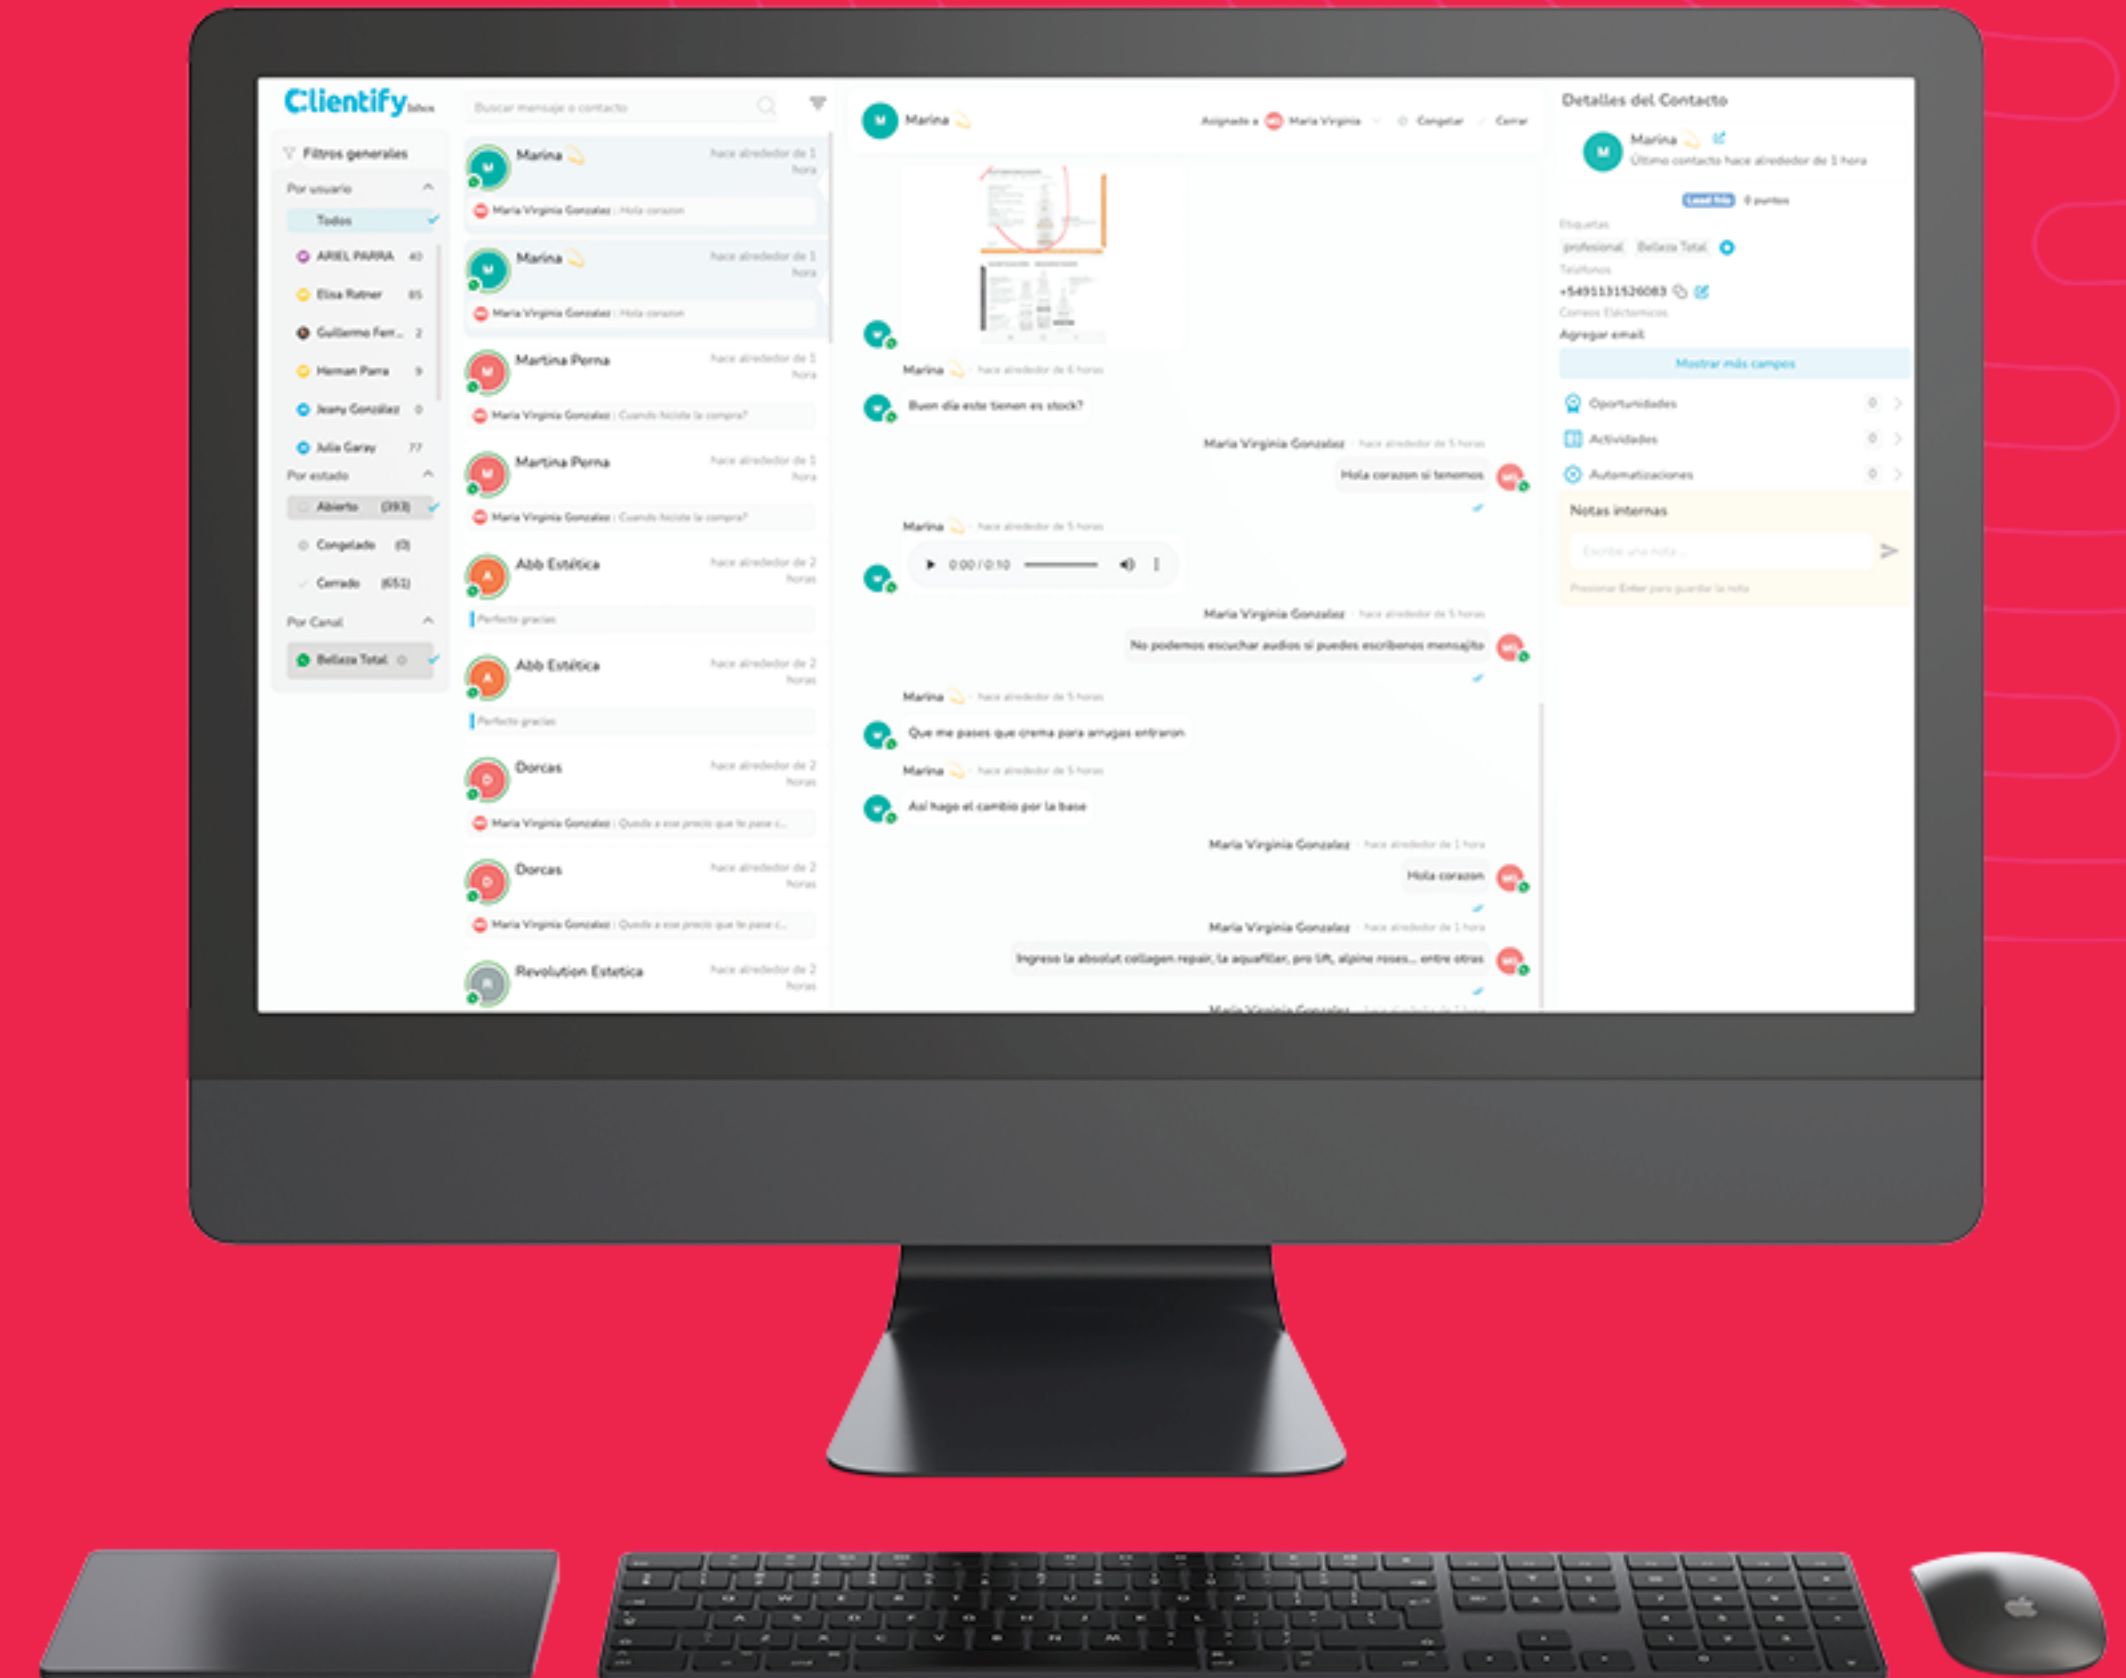

QUÉ LOGRAMOS

CENTRALIZAMOS LA

COMUNICACIÓN EN UN INBOX

MEDIANTE WHATSAPP,
LOGRANDO UNA COMUNICACIÓN
AMIGA CON CADA CLIENTE.